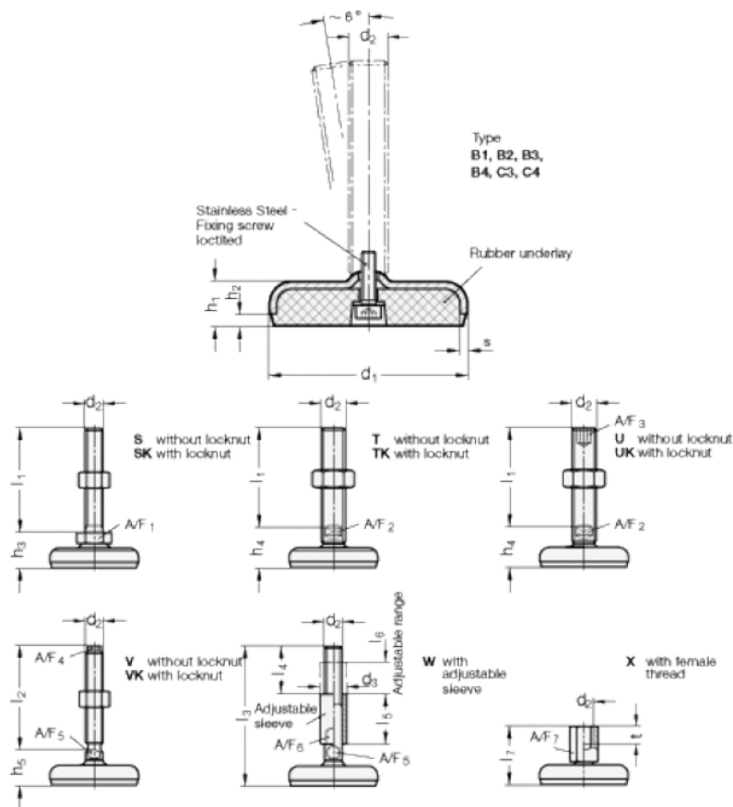

Article number: 203180M24150B3U

Description: E+G levelling foot  
GN 31-80-M24-150-B3-U

Note: U Without nut, Hexagon socket at the top, Wrench flat at the bottom

## Measures

A/F2	= 19	s = 3
A/F3	= 12	
d1	= 80	
d2	= 24	
h1	= 18	
h2	= 5	
h4 +4.0/0	= 36	
l1	= 150	